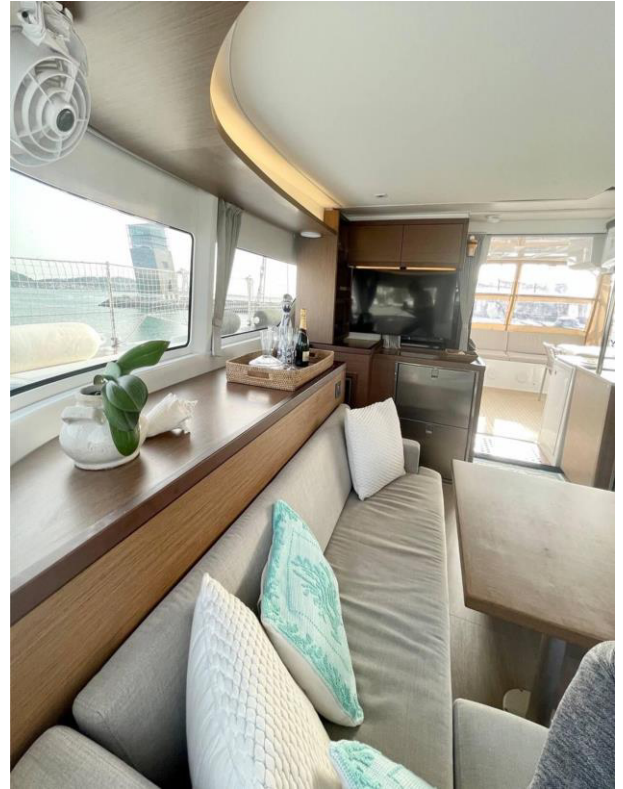

Contact:

Yachtbüro Grucza - Hamburg

Email: info@yachtbuero-grucza.de

Mobile: +49 157 8509 9857

You will find more yachts here
www.yachtbuero-grucza.de